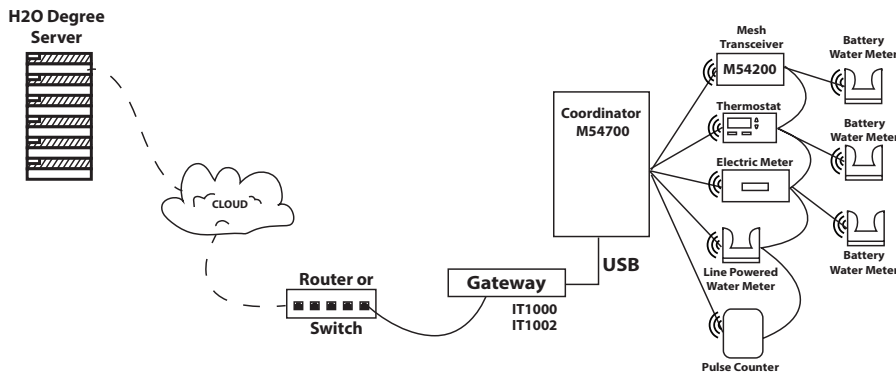

Features

- The H2O Degree M54200 is a wireless mesh transceiver.
- Device extends the range of H2O Degree radio devices installed on the wireless mesh network.
- Devices can be installed up to 150 feet away from each other.
- Radio is compatible with the H2O Degree secure wireless 2.4 GHz mesh network.
- By using a magnet, the installer can force a radio transmission and receive a LED sequence feedback on radio connectivity in real-time for ease and validation of commissioning.
- Device software can be updated over the air.
- Power Source Required:
 - 120 VAC to 9 VDC Wall Plug power supply or
 - 24 VAC to 12 VDC Slip-In 250 mA power supply
- Health packet reported (120 minute interval default.)
- Approvals:
 - US Complies with FCC CFR Part 15
 - European RADIO EN 300 328:v1.7.1
 - European EMC EN 301 489-17:V2.1.1
 - European SAFETY EN 60950-1:2005 (Ed. 2.0)
- Five year warranty.

Overview

The H2O Degree M54200 wireless mesh transceiver is used to extend the range of radio nodes that are joined to the H2O Degree wireless mesh network.

Ordering Information

Model	Description
M54200	Wireless Mesh Transceiver - Indoor (requires a power supply)
M54200-O	Wireless Mesh Transceiver - Outdoor (requires a power supply)
M54200-SI	Wireless Mesh Transceiver - Indoor with power supply for mounting behind a thermostat
M54200-RM	Wireless Mesh Transceiver - Recessed box with 120 VAC to 5 VDC power supply
PS1001	120 VAC to 9 VDC Wall Plug power supply
PS1007	24 VAC to 12 VDC Slip-In 250 mA power supply

IT2010 Technical Specifications

Equipment compatibility

Voltage input 9 to 15 volt DC
 Current input 45 milli-amps typical, 250 milli-amp max

Regulatory approvals

US Complies with FCC CFR Part 15
 European RADIO EN 300 328:v1.7.1
 European EMC EN 301 489-17:V2.1.1
 European SAFETY EN 60950-1:2005 (Ed. 2.0)