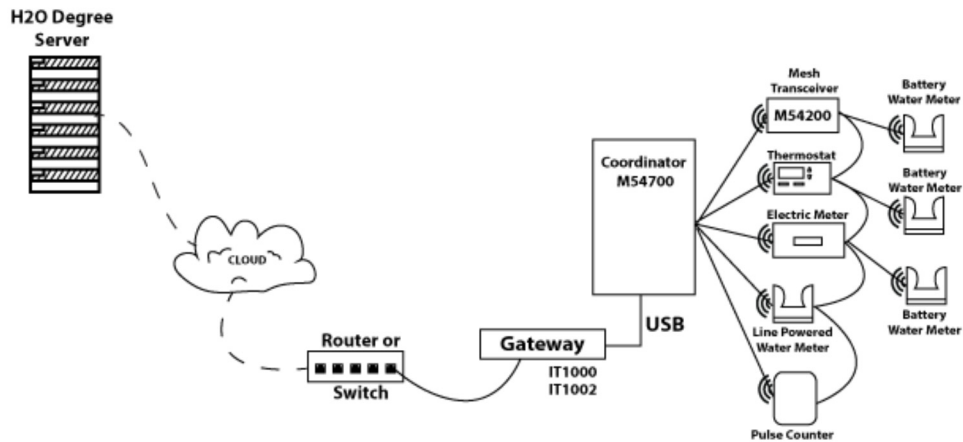

Environmental

Operating temperature 0 to 30 degree C
Storage temperature -25 to 50 degrees C

Installation indicators

LED (green) indicates coordinator power

Physical

(H x W x D) 5.0 x 3.5 x 1.0625 inch
Color gray
Weight / shipping weight < 9 oz. / 1 lbs.

Warranty

Five Years

Wiring & Installation Information

Ordering Information

| Model | Description |
|--------|--|
| M53400 | Line Powered Coordinator (includes a USB cable to connect gateway) |

3/2017

H2O Degree
3580 Progress Drive, Suite L
Bensalem, PA 19020