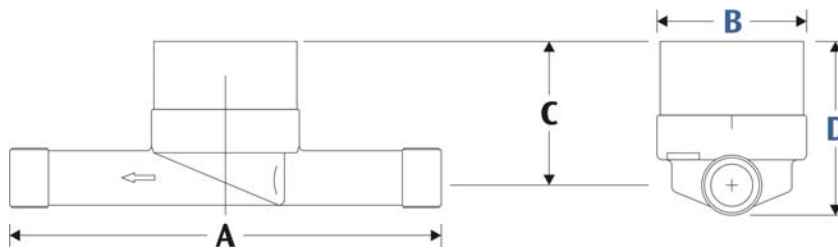

3/2017

WM-1500 Hot or Cold Water Meter

3/4" Multi-Jet Water Meter

Technical Specifications

Technical Specifications

Material: 50% glass-reinforced nylon polymer

Max Flow Rate: 20 gpm

Normal Flow Rate (+/- 1.5%): 1-20 gpm

Nom Flow Rate: 15 gpm

Min Flow Rate (+/- 3%): 1/4 gpm

Max Work Pressure: 150 psi

Max Work Temp: 160 degrees F (Hot Water Meter), 105 degrees C (Cold Water Meter)

Nom Pipe Size: 3/4"

Pulse Value: 1/10 gal

Accuracy Chart

Dimensions

A - 7.5"
B - 2.5"
C - 3.6"
D - 4.2"
Wt 0.75lb

Ordering Information

Model	Description
WM-1500H	WM1500H 3/4" Hot Water Meter
WM-1500C	WM1500C 3/4" Cold Water Meter
M54130	M54130 Four Channel Pulse Counter
M54230	M54230 Two Channel Battery Powered Pulse Counter
M54232	M54232 Two Channel Battery Powered Pulse Counter with Display