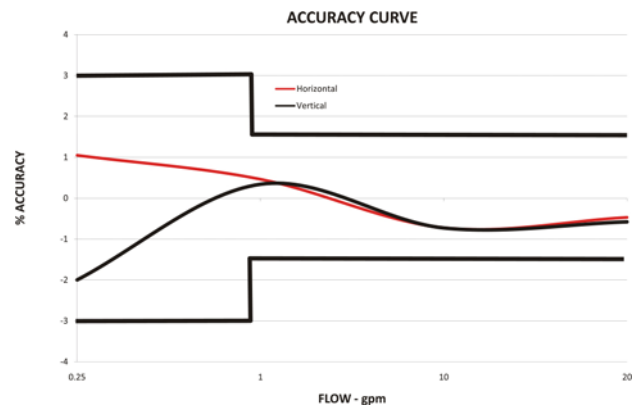

Features

- The H2O Degree WM-1500 is a pulse enabled 3/4" multi-jet water meter for submetering applications.
- Meter is available for hot or cold applications.
- One pulse per 10 gallons (standard) one pulse per one gallon available (specify when ordering.)
- Compact design.
- Removable register allows for pressure tests and line flush outs without damaging internal components.
- Installation in both horizontal and vertical positions while adhering to AWWA C708 accuracies.
- NSF-61-G.
- Meets AWWA C708.
- Pulse output.

3/2017

WM-1500 Hot or Cold Water Meter

3/4" Multi-Jet Water Meter

Technical Specifications

Technical Specifications

Material: 50% glass-reinforced nylon polymer

Max Flow Rate: 20 gpm

Normal Flow Rate (+/- 1.5%): 1-20 gpm

Nom Flow Rate: 15 gpm

Min Flow Rate (+/- 3%): 1/4 gpm

Max Work Pressure: 150 psi

Max Work Temp: 160 degrees F (Hot Water Meter), 105 degrees C (Cold Water Meter)

Nom Pipe Size: 3/4"

Pulse Value: 1/10 gal

Accuracy Chart