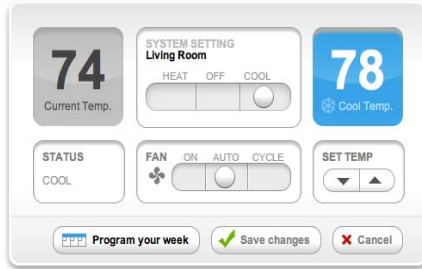

Window Open Settings:

Zone 1 Start Time: (eg. 06:00)

Zone 1 Heat Setpoint: deg F (eg. 68.0)

Zone 1 Heat Setpoint Limit: deg F (eg. 68.0)

Zone 2 Start Time: (eg. 22:00)

Zone 2 Heat Setpoint: deg F (eg. 55.0)

Zone 2 Heat Setpoint Limit: deg F (eg. 68.0)

Season Start and End Dates:

Summer Start Date: MMDD

Save As...

Schedules

This page allows us to set schedules to our thermostats with unicast and broadcast capabilities.

SITE MANAGER

Site Manager:
Allows us to view in apartment temperatures graphs
and measure total heat demand in conjunction with temperature changes.

Every DEGREE Counts

With our **VENERGY** portal, your residents will receive a personal H₂O° energy website. This will provide them with the ability to: