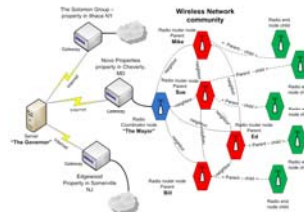

Every DEGREE Counts

The H₂O° Green Thermostat allows **MANAGEMENT** to:

- Diagnose heating and cooling equipment functionality
- Track heating and cooling energy use in every apartment
- Limit heat set-points using a web interface
- Identify issues that drive heating costs up
- Lowers temperature in vacant units
- Locate furnace problem
- Lowers temperature at night
- Controls mold and mildew