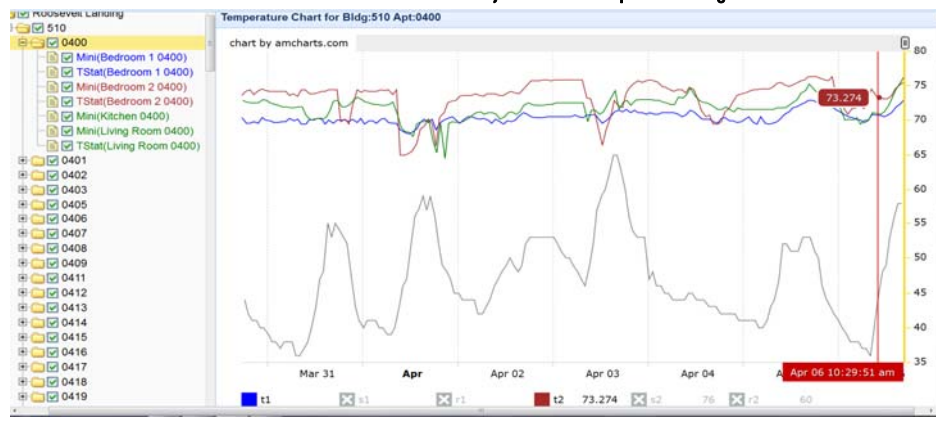

Zone 1 Start Time: (eg. 06:00)

Zone 1 Heat Setpoint: deg F (eg. 68.0)

Zone 1 Heat Setpoint Limit: deg F (eg. 72.0)

Zone 2 Start Time: (eg. 22:00)

Zone 2 Heat Setpoint: deg F (eg. 65.0)

Zone 2 Heat Setpoint Limit: deg F (eg. 72.0)

Window Open Settings:

Zone 1 Start Time: (eg. 06:00)

Zone 1 Heat Setpoint: deg F (eg. 68.0)

Zone 1 Heat Setpoint Limit: deg F (eg. 68.0)

Zone 2 Start Time: (eg. 22:00)

Zone 2 Heat Setpoint: deg F (eg. 55.0)

Zone 2 Heat Setpoint Limit: deg F (eg. 68.0)

Season Start and End Dates:

Summer Start Date: MMDD

Save As...

Schedules

This page allows us to set schedules to our thermostats with unicast and broadcast capabilities.

SITE MANAGER

Site Manager:
Allows us to view in apartment temperatures graphs
and measure total heat demand in conjunction with temperature changes.

Every DEGREE Counts

With our **VENERGY** portal, your residents will receive a personal H₂O° energy website. This will provide them with the ability to: