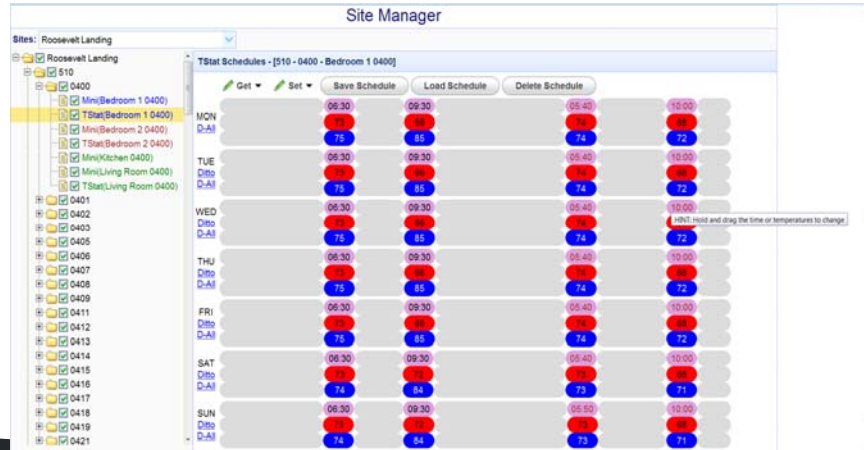

Window Open Settings:

Zone 1 Start Time: (eg. 06:00)

Zone 1 Heat Setpoint: deg F (eg. 68.0)

Zone 1 Heat Setpoint Limit: deg F (eg. 68.0)

Zone 2 Start Time: (eg. 22:00)

Zone 2 Heat Setpoint: deg F (eg. 55.0)

Zone 2 Heat Setpoint Limit: deg F (eg. 68.0)

Season Start and End Dates:

Summer Start Date: MMDD

Save As...

Schedules

This page allows us to set schedules to our thermostats with unicast and broadcast capabilities.

SITE MANAGER

Site Manager:
Allows us to view in apartment temperatures graphs
and measure total heat demand in conjunction with temperature changes.

Every DEGREE Counts

With our **VENERGY** portal, your residents will receive a personal H₂O° energy website. This will provide them with the ability to: