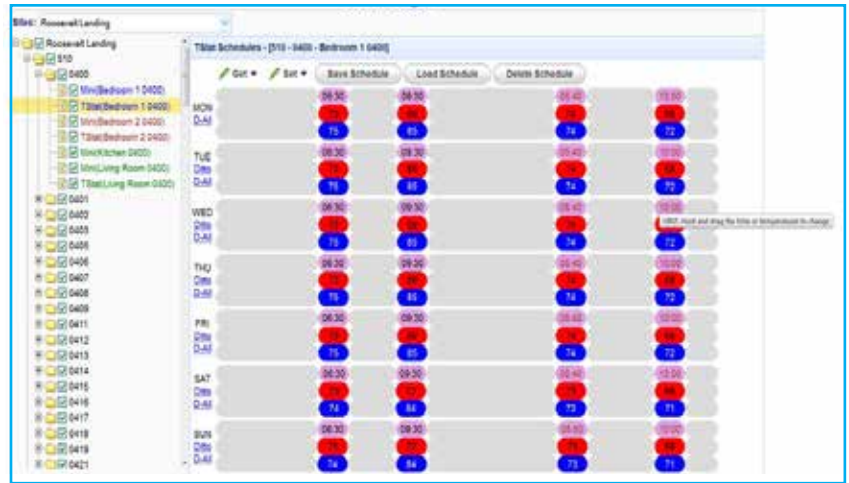

Schedules

The H2O Degree web portal allows building managers to set schedules to each thermostat on an individual basis or property-wide.

Site Manager

The H2O Degree web portal allows building managers to view temperature graphs for each apartment and measure total heat demand in conjunction with temperature changes.

Custom Tenant Portal

The H2O Degree web portal provides your residents with a personal energy website. This portal provides them with the ability to view and control their thermostats, compare usage to historical data, control thermostat and program settings remotely and helps them to better understand how and when energy is being used.