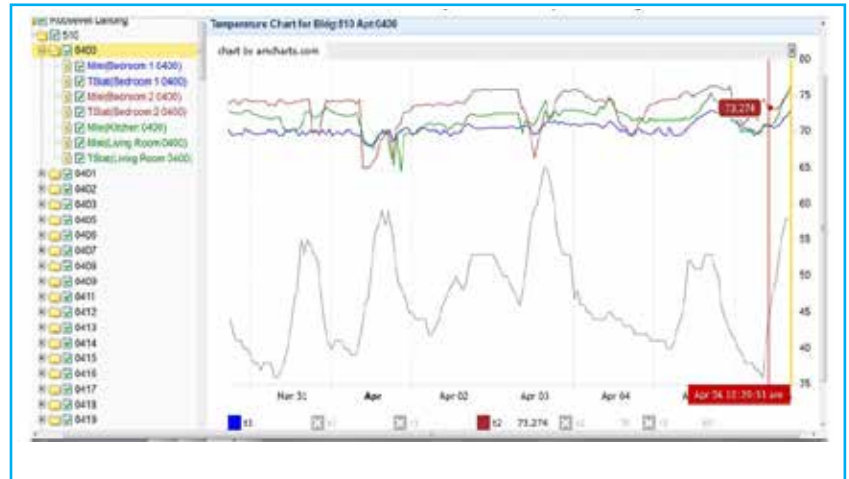

Schedules

The H2O Degree web portal allows building managers to set schedules to each thermostat on an individual basis or property-wide.

Site Manager

The H2O Degree web portal allows building managers to view temperature graphs for each apartment and measure total heat demand in conjunction with temperature changes.

Custom Tenant Portal

The H2O Degree web portal provides your residents with a personal energy website. This portal provides them with the ability to view and control their thermostats, compare usage to historical data, control thermostat and program settings remotely and helps them to better understand how and when energy is being used.